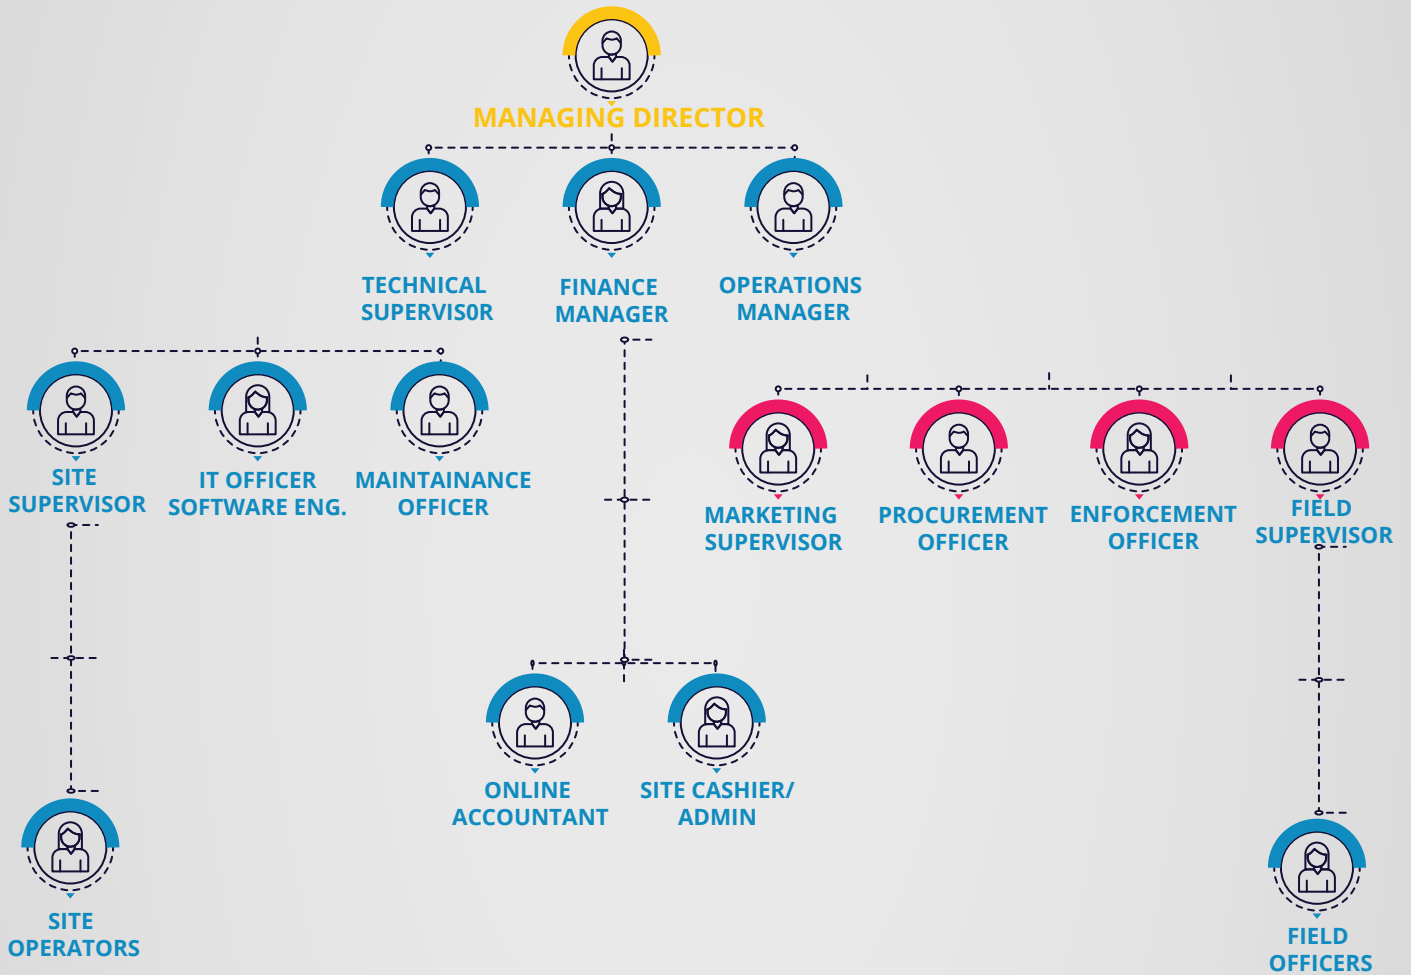

This can be used as a single solution or with the option to be combined with Pay & Display or integrated with sensing technology.

OUR MISSION

To be the top Parking Management Solutions Provider in Africa.

To improve our efficiency in parking management Solutions to a wide audience with tailored and customized approach to every requirement.

Reliability
Optimised Operations
Noteworthiness

1. Expand to more african countries.
2. Serve more institutions
3. Drive towards digitisation.

OUR COMPANY

MANAGEMENT STRUCTURE

OUR SERVICES

Parking Management System

At Ron OutSourcing, we aim to maximize your business' potential and increase the satisfaction level of customers that visit your site by enhancing the efficiency of your parking facility. We utilize our experience in traffic management and systems integration to provide professional parking management & security solutions. Since we believe that each car park is unique and require customized management systems in order to achieve optimal operation, we take a systems approach in designing entries and exits, traffic flow, guidance systems, payment systems, and access management of every parking project that we handle.

RonOutsourcing, offers a wide range of proven and efficient hardware and software packages to suit the needs of a park operator. All aspects of the product can be tailored to meet the requirements and characteristics of any project. The system has the capacity to process any payment or access control environment currently on the market. Third-party verification and reservation systems, web verification programs, prepayment programs with mobile payment devices, and external interfaces for a wide range of payment hardware options ensure optimal operation and efficiency of all parking lots.