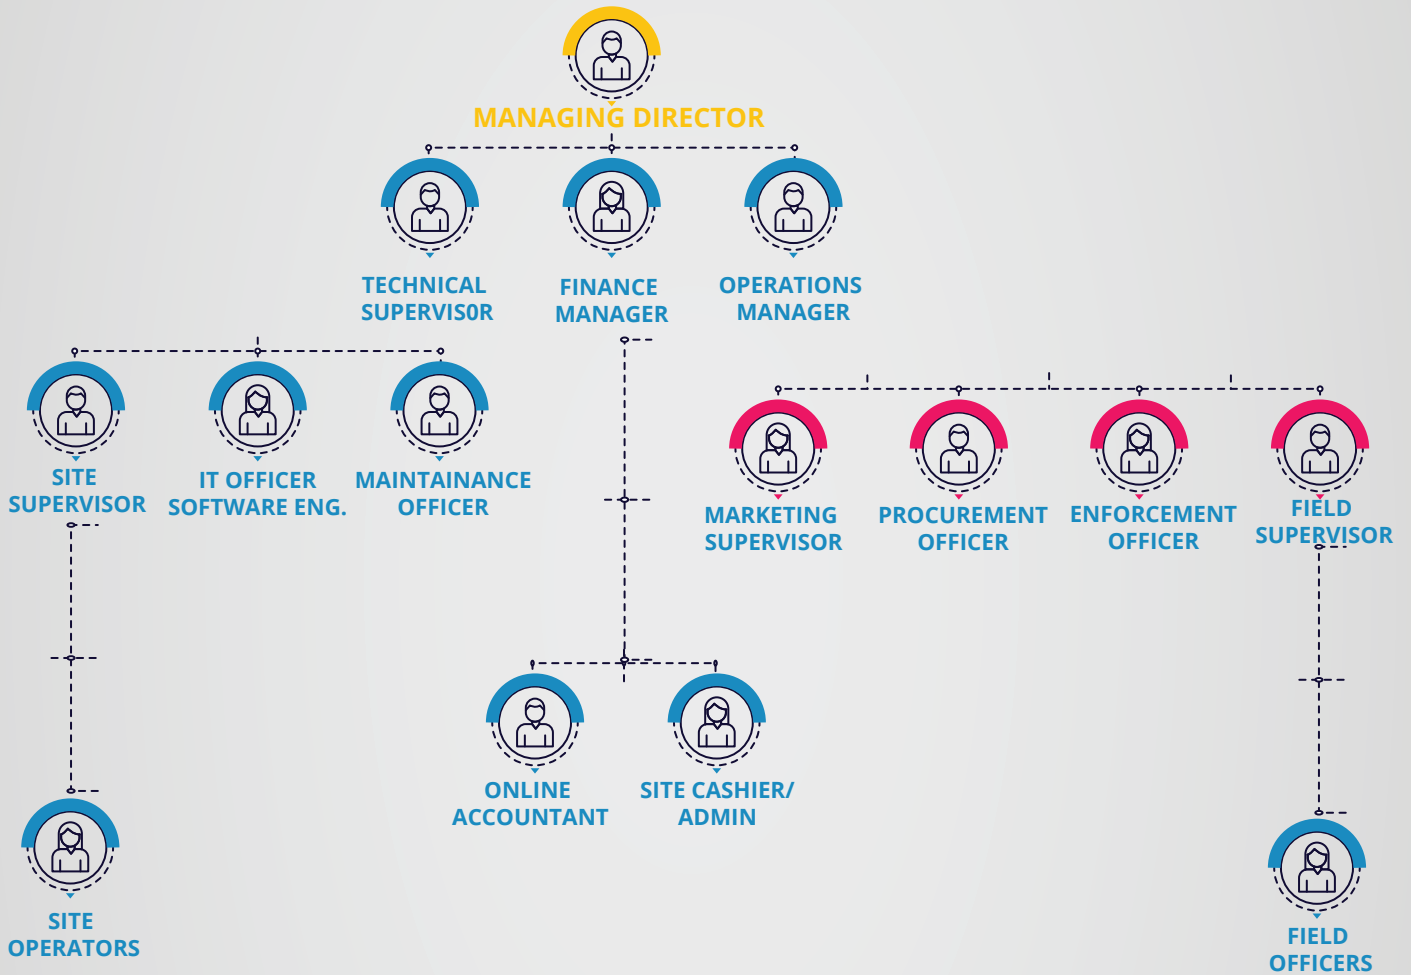

This can be used as a single solution or with the option to be combined with Pay & Display or integrated with sensing technology.

OUR MISSION

To be the top Parking Management Solutions Provider in Africa.

To improve our efficiency in parking management Solutions to a wide audience with tailored and customized approach to every requirement.

Reliability
Optimised Operations
Noteworthiness

1. Expand to more african countries.
2. Serve more institutions
3. Drive towards digitisation.

OUR COMPANY

MANAGEMENT STRUCTURE

OUR SERVICES

Parking Management System

At Ron OutSourcing, we aim to maximize your business' potential and increase the satisfaction level of customers that visit your site by enhancing the efficiency of your parking facility. We utilize our experience in traffic management and systems integration to provide professional parking management & security solutions. Since we believe that each car park is unique and require customized management systems in order to achieve optimal operation, we take a systems approach in designing entries and exits, traffic flow, guidance systems, payment systems, and access management of every parking project that we handle.

RonOutsourcing, offers a wide range of proven and efficient hardware and software packages to suit the needs of a park operator. All aspects of the product can be tailored to meet the requirements and characteristics of any project. The system has the capacity to process any payment or access control environment currently on the market. Third-party verification and reservation systems, web verification programs, prepayment programs with mobile payment devices, and external interfaces for a wide range of payment hardware options ensure optimal operation and efficiency of all parking lots.